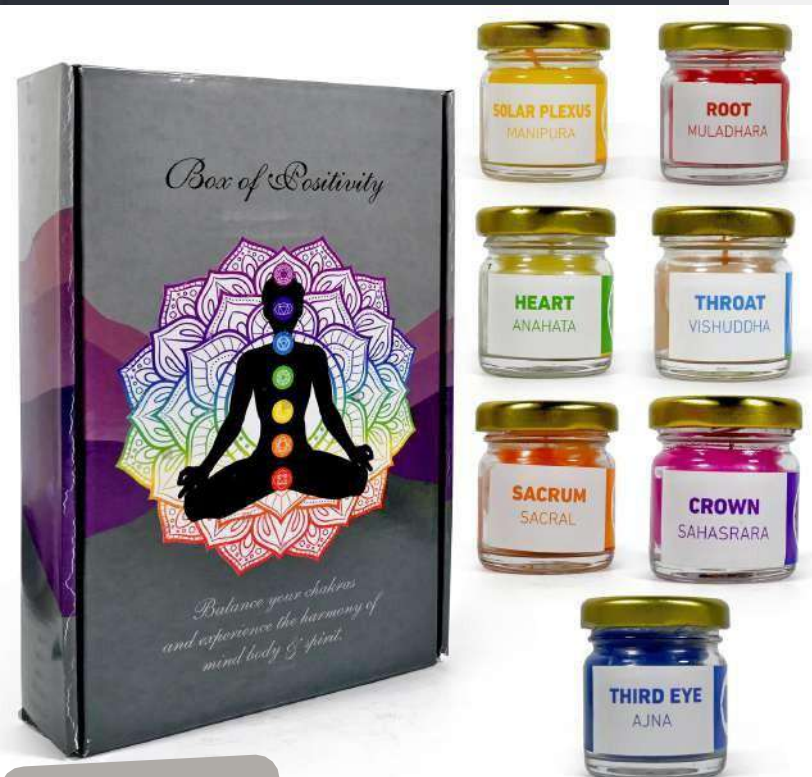

VOTIVE GLASS CANDLES (SET OF 12)

Content : 6 color full votive glass candles.

Available in Golden box.

Wax : Soy wax

Scented

VOTIVE GLASS CANDLES (SET OF 6)

Content: 6 colorful votive glass candles.

Available in Two Boxes (Red double floor and Golden)

Wax : Soy wax

Scented

Chakras

SEVEN CHAKRA

Simplicity and aesthetics

Seven chakra candles are designed to balance the body's energy centers. Each chakra is associated with a color and scent and the candles are meant to promote emotional and spiritual well-being. They're popular for use in meditation, yoga or simply creating a relaxing atmosphere.