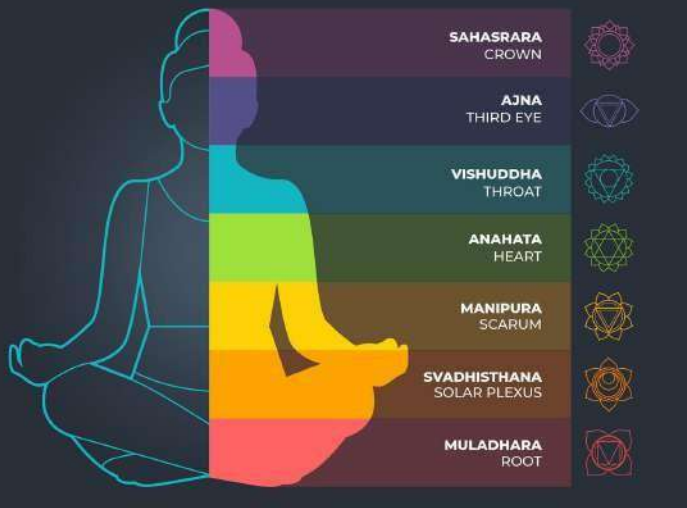

VOTIVE GLASS CANDLES (SET OF 12)

Content : 6 color full votive glass candles.

Available in Golden box.

Wax : Soy wax

Scented

VOTIVE GLASS CANDLES (SET OF 6)

Content: 6 colorful votive glass candles.

Available in Two Boxes (Red double floor and Golden)

Wax : Soy wax

Scented

Chakras

SEVEN CHAKRA

Simplicity and aesthetics

Seven chakra candles are designed to balance the body's energy centers. Each chakra is associated with a color and scent and the candles are meant to promote emotional and spiritual well-being. They're popular for use in meditation, yoga or simply creating a relaxing atmosphere.